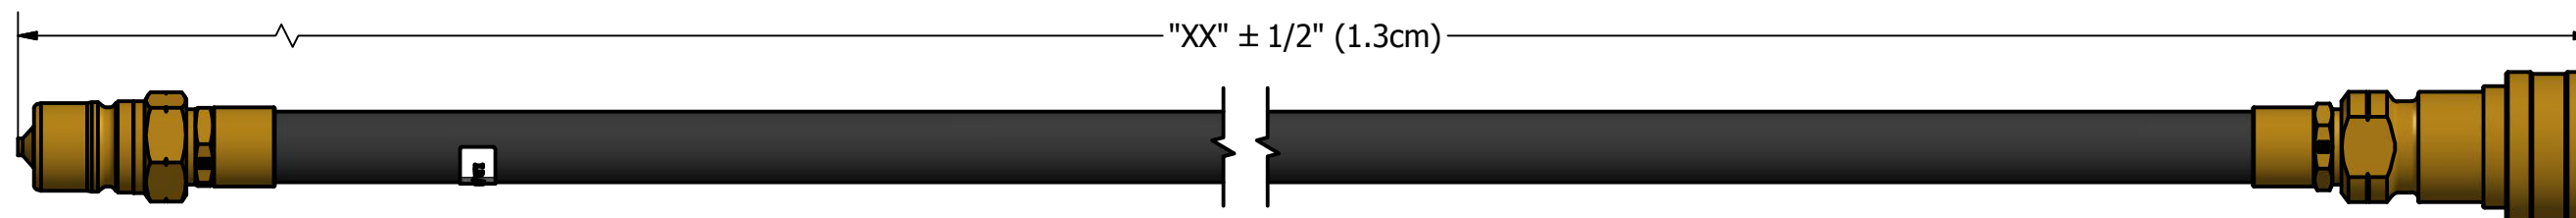

4

3

2

1

LENGTH CHART

PART NO.	"XX" LENGTH
HKG03S2B & HKG03S2S	3 FT (0.9m)
HKG05S2B & HKG05S2S	5 FT (1.5m)
HKG10S2B & HKG10S2S	10 FT (3m)
HKG20S2B & HKG20S2S	20 FT (6m)
HKG30S2B & HKG30S2S	30 FT (9m)
HKG40S2B & HKG40S2S	40 FT (12m)
HKG50S2B & HKG50S2S	50 FT (15m)
HKG60S2B & HKG60S2S	60 FT (18m)
HKG70S2B & HKG70S2S	70 FT (21m)
HKG80S2B & HKG80S2S	80 FT (24m)
HKG90S2B & HKG90S2S	90 FT (27m)
HKG100S2B & HKG100S2S	100 FT (30m)

NOTES:

1. HOSE KIT CONTAINS ONE SUPPLY HOSE ASSEMBLY AND ONE RETURN HOSE ASSEMBLY.
2. PART NUMBERS ENDING IN "B" CONTAIN BRASS ISO-B QUICK DISCONNECT COUPLINGS, PART NUMBERS ENDING IN "S" CONTAIN STAINLESS STEEL ISO-B QUICK DISCONNECT COUPLINGS.

REVISION HISTORY

REV	DESCRIPTION	DATE	APPROVED
A	INITIAL RELEASE	3/22/2011	M.HOYT

SUPPLY HOSE ASSEMBLY

3/4" ISO-B NIPPLE (MALE) COUPLER END 1
3/4" ISO-B SOCKET (FEMALE) COUPLER END 2