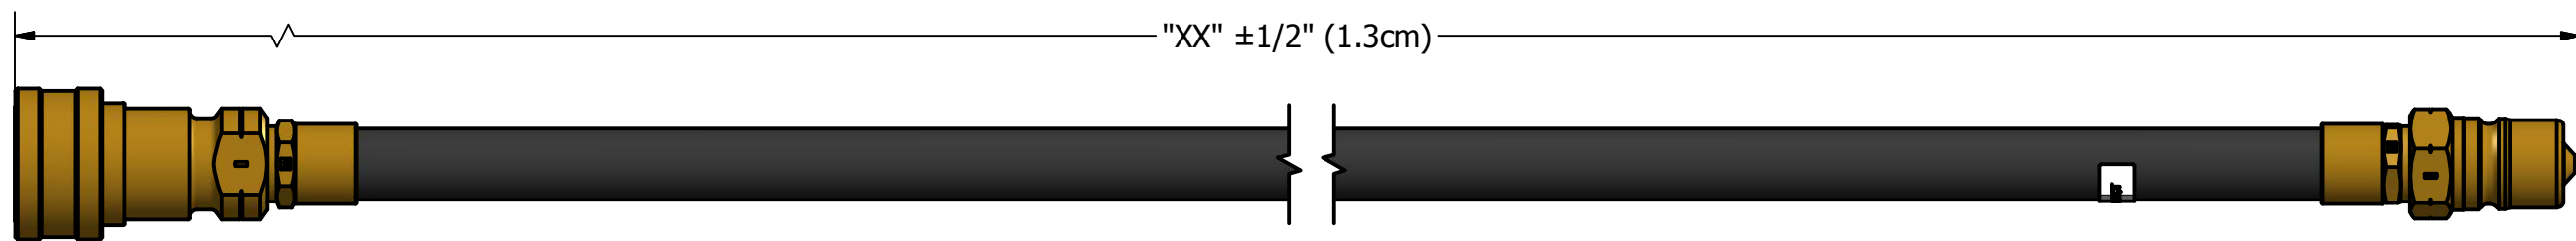

RETURN HOSE ASSEMBLY

3/4" ISO-B SOCKET (FEMALE) COUPLER END 1
3/4" ISO-B NIPPLE (MALE) COUPLER END 2

TOLERANCES UNLESS NOTED

ANGULAR: ±1.0° RADIOI: ±0.50	X ± 1 .XX ± 0.13	.X ± 0.5 .XXX ± 0.005

THIRD ANGLE PROJECTION 	BREAK ALL SHARP CORNERS 	ALL DIMS METRIC UNLESS OTHERWISE SPECIFIED

MATERIAL:

FINISH:

HEAT TREATMENT:

6377 Dean Parkway
Ontario, NY 14519
www.coolcentric.com

TITLE:
HOSE KIT, 3/4" STRAIGHT ANGLE

DRAWN BY: MHoyt	DATE: 3/22/2011	CHECKED BY:	DATE:

SIZE B	PART NUMBER: HKGXXS2X	REV A

SCALE: NONE SHEET 1 OF 1

4

3

2

1