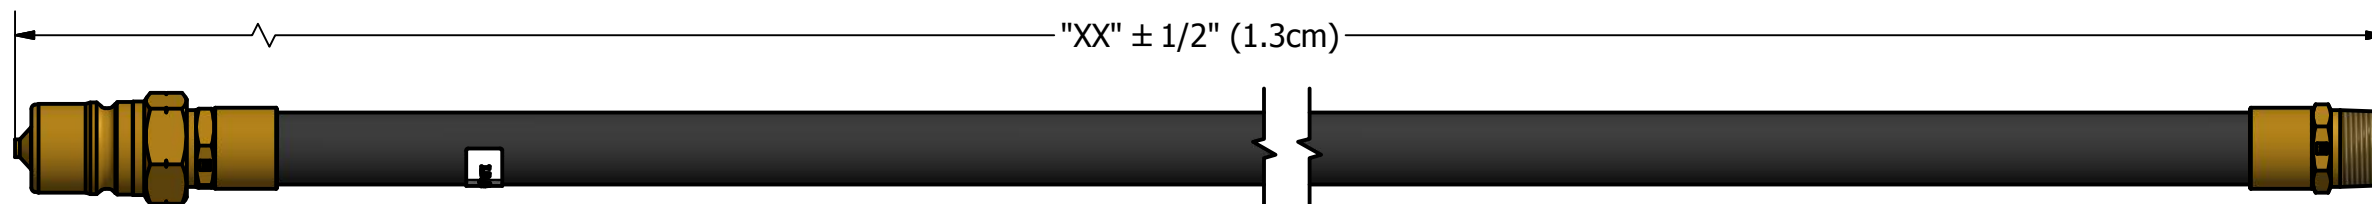

4

3

2

1

LENGTH CHART

PART NO.	"XX" LENGTH
HKG03S1B & HKG03S1S	3 FT (0.9m)
HKG05S1B & HKG05S1S	5 FT (1.5m)
HKG10S1B & HKG10S1S	10 FT (3m)
HKG20S1B & HKG20S1S	20 FT (6m)
HKG30S1B & HKG30S1S	30 FT (9m)
HKG40S1B & HKG40S1S	40 FT (12m)
HKG50S1B & HKG50S1S	50 FT (15m)
HKG60S1B & HKG60S1S	60 FT (18m)
HKG70S1B & HKG70S1S	70 FT (21m)
HKG80S1B & HKG80S1S	80 FT (24m)
HKG90S1B & HKG90S1S	90 FT (27m)
HKG100S1B & HKG100S1S	100 FT (30m)

NOTES:

- HOSE KIT CONTAINS ONE SUPPLY HOSE ASSEMBLY AND ONE RETURN HOSE ASSEMBLY.
- PART NUMBERS ENDING IN "B" CONTAIN BRASS ISO-B QUICK DISCONNECT COUPLINGS, PART NUMBERS ENDING IN "S" CONTAIN STAINLESS STEEL ISO-B QUICK DISCONNECT COUPLINGS.

REVISION HISTORY

REV	DESCRIPTION	DATE	APPROVED
A	INITIAL RELEASE	3/22/2011	M.HOYT

SUPPLY HOSE ASSEMBLY

3/4" ISO-B NIPPLE (MALE) COUPLER END 1
3/4" NPT MALE END 2

RETURN HOSE ASSEMBLY

3/4" ISO-B SOCKET (FEMALE) COUPLER END 1
3/4" NPT MALE END 2

TITLE:
HOSE KIT, 3/4" STRAIGHT ANGLE

DRAWN BY: MHoyt	DATE: 3/22/2011	CHECKED BY:	DATE:
--------------------	--------------------	-------------	-------

SIZE B	PART NUMBER: HKGXXS1X	REV A
------------------	---------------------------------	-----------------