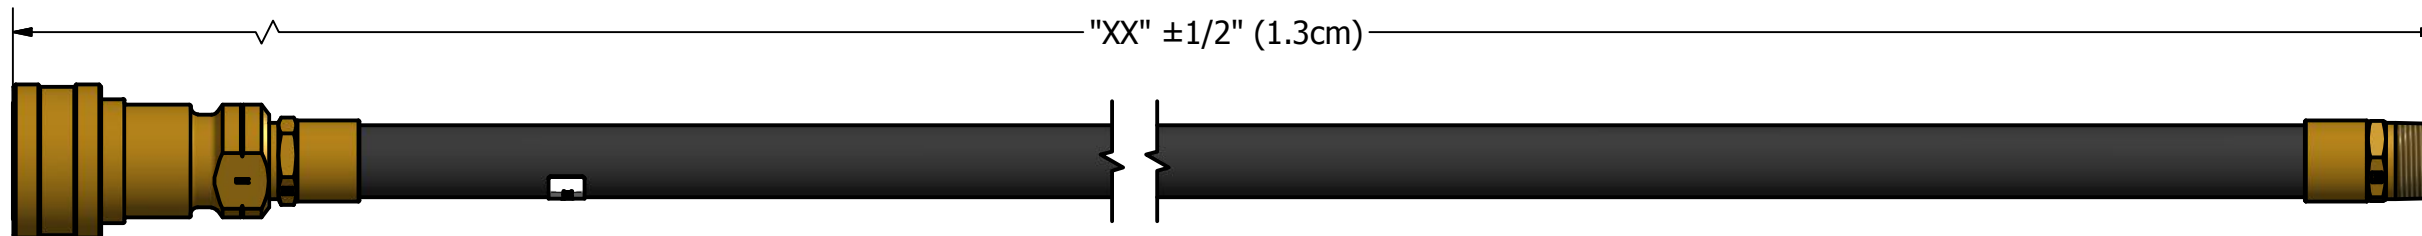

4

3

2

1

LENGTH CHART

PART NO.	"XX" LENGTH
HKG03S1B & HKG03S1S	3 FT (0.9m)
HKG05S1B & HKG05S1S	5 FT (1.5m)
HKG10S1B & HKG10S1S	10 FT (3m)
HKG20S1B & HKG20S1S	20 FT (6m)
HKG30S1B & HKG30S1S	30 FT (9m)
HKG40S1B & HKG40S1S	40 FT (12m)
HKG50S1B & HKG50S1S	50 FT (15m)
HKG60S1B & HKG60S1S	60 FT (18m)
HKG70S1B & HKG70S1S	70 FT (21m)
HKG80S1B & HKG80S1S	80 FT (24m)
HKG90S1B & HKG90S1S	90 FT (27m)
HKG100S1B & HKG100S1S	100 FT (30m)

NOTES:

- HOSE KIT CONTAINS ONE SUPPLY HOSE ASSEMBLY AND ONE RETURN HOSE ASSEMBLY.
- PART NUMBERS ENDING IN "B" CONTAIN BRASS ISO-B QUICK DISCONNECT COUPLINGS, PART NUMBERS ENDING IN "S" CONTAIN STAINLESS STEEL ISO-B QUICK DISCONNECT COUPLINGS.

REVISION HISTORY

REV	DESCRIPTION	DATE	APPROVED
A	INITIAL RELEASE	3/22/2011	M.HOYT

SUPPLY HOSE ASSEMBLY

3/4" ISO-B NIPPLE (MALE) COUPLER END 1
3/4" NPT MALE END 2

RETURN HOSE ASSEMBLY

3/4" ISO-B SOCKET (FEMALE) COUPLER END 1
3/4" NPT MALE END 2