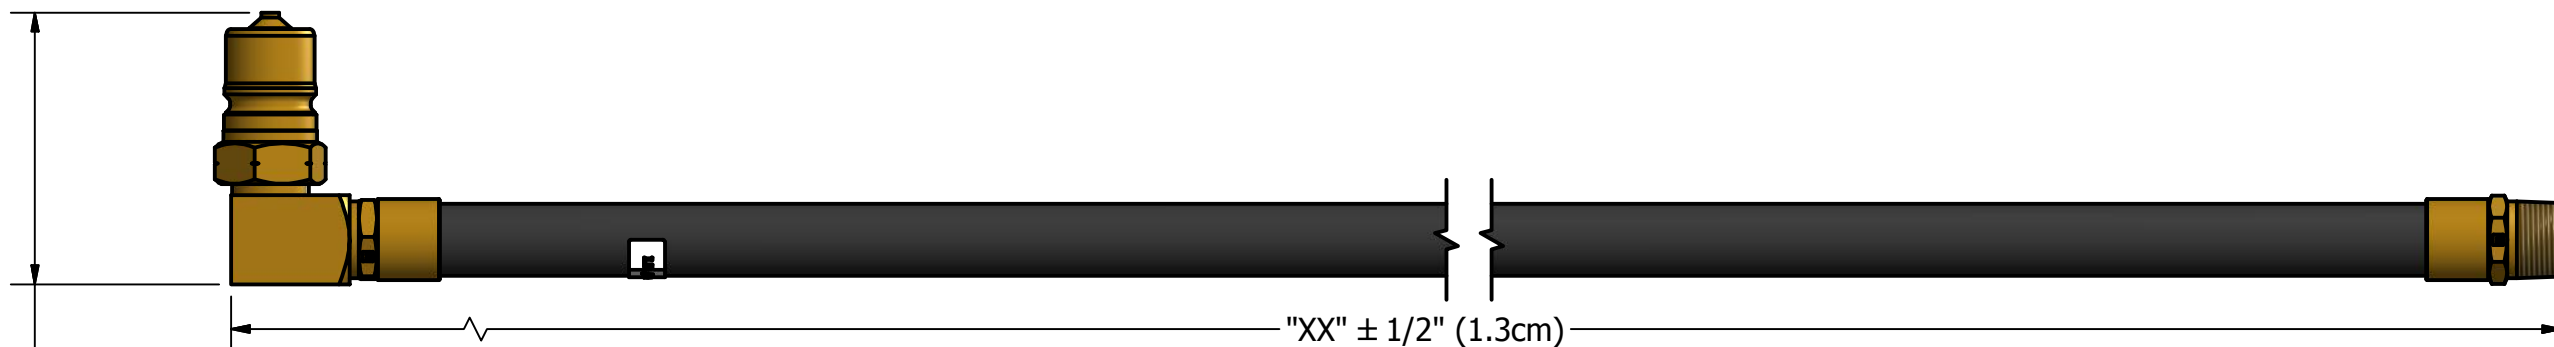

4

3

2

1

LENGTH CHART

PART NO.	"XX" LENGTH
HKG03R3B & HKG03R3S	3 FT (0.9m)
HKG05R3B & HKG05R3S	5 FT (1.5m)
HKG10R3B & HKG10R3S	10 FT (3m)
HKG20R3B & HKG20R3S	20 FT (6m)
HKG30R3B & HKG30R3S	30 FT (9m)
HKG40R3B & HKG40R3S	40 FT (12m)
HKG50R3B & HKG50R3S	50 FT (15m)
HKG60R3B & HKG60R3S	60 FT (18m)
HKG70R3B & HKG70R3S	70 FT (21m)
HKG80R3B & HKG80R3S	80 FT (24m)
HKG90R3B & HKG90R3S	90 FT (27m)
HKG100R3B & HKG100R3S	100 FT (30m)

NOTES:

- HOSE KIT CONTAINS ONE SUPPLY HOSE ASSEMBLY AND ONE RETURN HOSE ASSEMBLY.
- PART NUMBERS ENDING IN "B" CONTAIN BRASS ISO-B QUICK DISCONNECT COUPLINGS, PART NUMBERS ENDING IN "S" CONTAIN STAINLESS STEEL ISO-B QUICK DISCONNECT COUPLINGS.

REVISION HISTORY

REV	DESCRIPTION	DATE	APPROVED
A	INITIAL RELEASE	3/23/2011	M.HOYT

B

B

**SUPPLY HOSE ASSEMBLY**  
 3/4" ISO-B NIPPLE (MALE) COUPLER END 1  
 3/4" NPT MALE END 2

A

A

**RETURN HOSE ASSEMBLY**  
 3/4" ISO-B SOCKET (FEMALE) COUPLER END 1  
 3/4" NPT MALE END 2