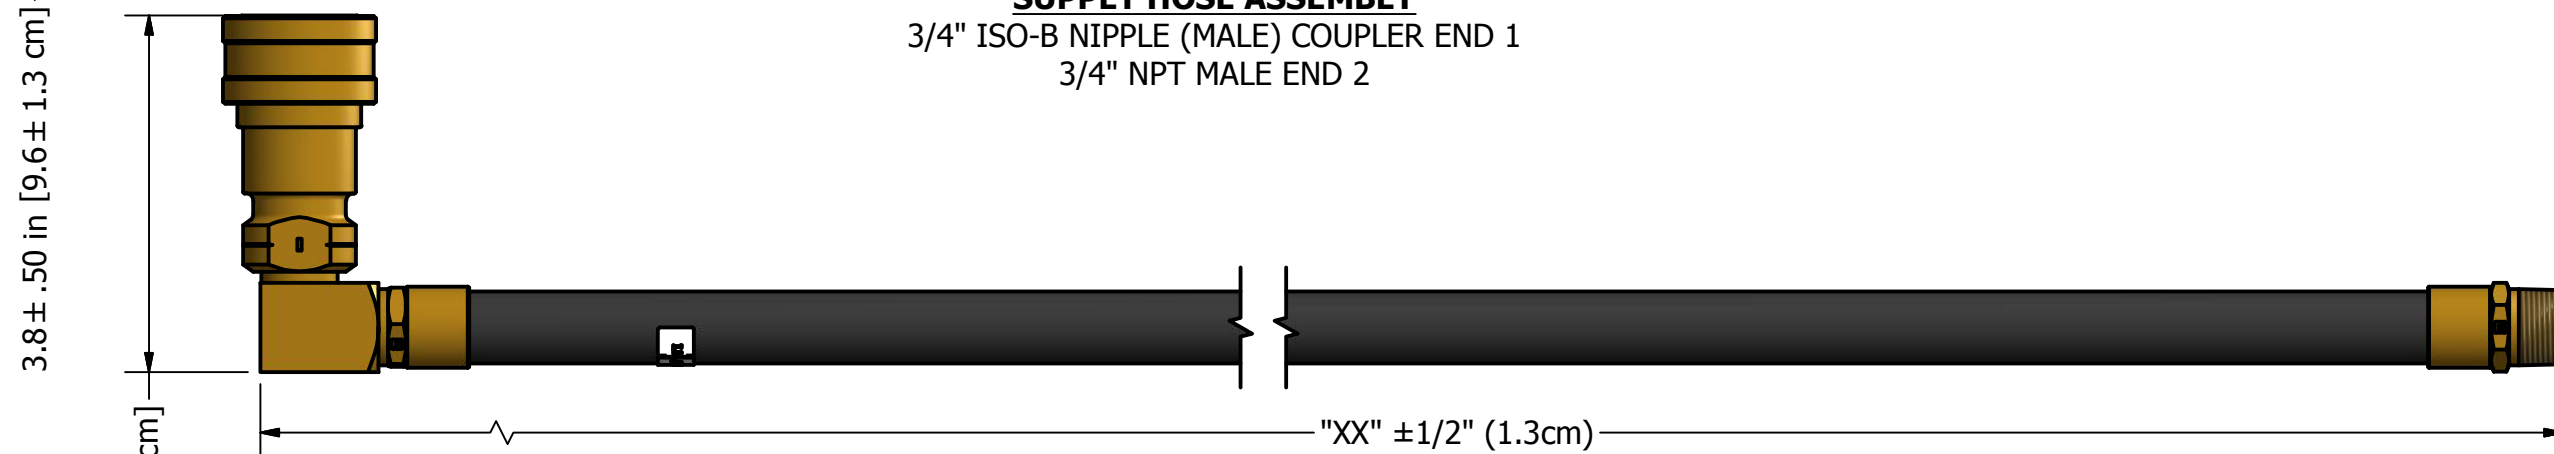

4

3

2

1

LENGTH CHART

PART NO.	"XX" LENGTH
HKG03R3B & HKG03R3S	3 FT (0.9m)
HKG05R3B & HKG05R3S	5 FT (1.5m)
HKG10R3B & HKG10R3S	10 FT (3m)
HKG20R3B & HKG20R3S	20 FT (6m)
HKG30R3B & HKG30R3S	30 FT (9m)
HKG40R3B & HKG40R3S	40 FT (12m)
HKG50R3B & HKG50R3S	50 FT (15m)
HKG60R3B & HKG60R3S	60 FT (18m)
HKG70R3B & HKG70R3S	70 FT (21m)
HKG80R3B & HKG80R3S	80 FT (24m)
HKG90R3B & HKG90R3S	90 FT (27m)
HKG100R3B & HKG100R3S	100 FT (30m)

NOTES:

- HOSE KIT CONTAINS ONE SUPPLY HOSE ASSEMBLY AND ONE RETURN HOSE ASSEMBLY.
- PART NUMBERS ENDING IN "B" CONTAIN BRASS ISO-B QUICK DISCONNECT COUPLINGS, PART NUMBERS ENDING IN "S" CONTAIN STAINLESS STEEL ISO-B QUICK DISCONNECT COUPLINGS.

REVISION HISTORY

REV	DESCRIPTION	DATE	APPROVED
A	INITIAL RELEASE	3/23/2011	M.HOYT

B

B

**SUPPLY HOSE ASSEMBLY**  
 3/4" ISO-B NIPPLE (MALE) COUPLER END 1  
 3/4" NPT MALE END 2

A

A

**RETURN HOSE ASSEMBLY**  
 3/4" ISO-B SOCKET (FEMALE) COUPLER END 1  
 3/4" NPT MALE END 2

6377 Dean Parkway  
 Ontario, NY 14519  
 www.coolcentric.com

TITLE:  
**HOSE KIT, 3/4" INTERNAL RIGHT ANGLE**

DRAWN BY: MHoyt	DATE: 3/23/2011	CHECKED BY:	DATE:
SIZE B	PART NUMBER: HKGXXR3X		REV A

SCALE: NONE